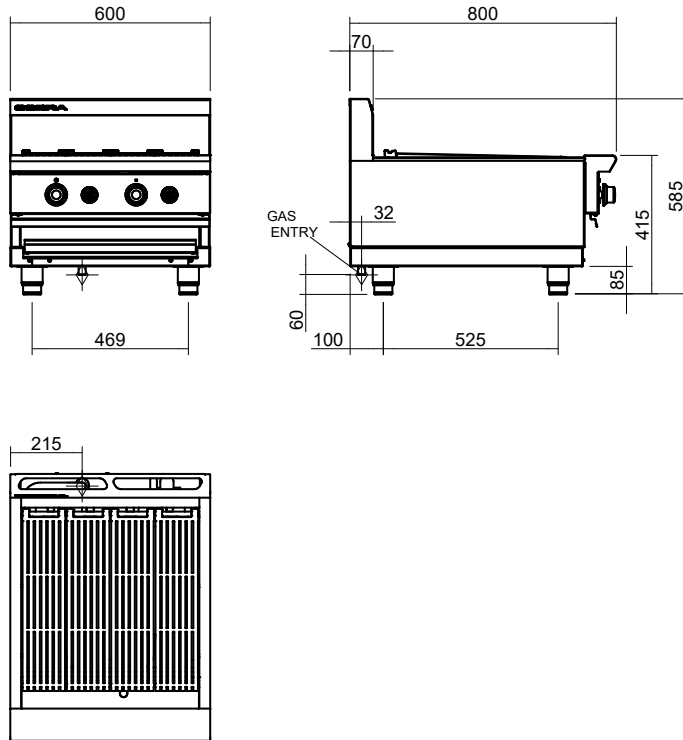

CB6-B

600mm Gas Barbecue Bench Model

CB6-B

- Countertop Bench Model
- 600mm wide
- Stainless steel grease tray
- Reversible top grates
- Inclined position to reduce flare and enhance grease run
- 2 x 33MJ/hr, 9kW aluminised burners
- Flame failure protection with continuous pilot burner and piezo ignition
- Lift out grates, radiants and baffles for cleaning
- Adjustable bench feet
- Stainless steel finish

OVERALL CONSTRUCTION

- Four 135mm wide x 550mm long reversible cast iron top grates
- Cast iron burner radiants and aluminised steel baffles
- Aluminised steel burners
- Stainless steel front, sides and splashback
- Vitreous enamelled control panel
- Stainless steel grease tray
- 63mm dia. stainless steel adjustable bench feet

CS9 / C900-S

CB6-B

600mm Gas Barbecue Bench Model

CB6-B

SPECIFICATIONS

Burners
2 x 33MJ/hr, 9kW U-burners

Gas power (gross)
66MJ/hr, 18kW
Cooking surface area
540mm x 500mm, 2700cm²

Gas connection
R 1/2 (BSP) male
215mm from LH side, 32mm from rear, and 60mm from bench

Dimensions
Width 600mm
Depth 800mm
Height 415mm
Incl. splashback 585mm

Nett weight
71.5kg

Packing data
0.51m³, 99kg
Width 710mm
Depth 955mm
Height 750mm

Gas types
Available in Natural gas and LP gas,
please specify when ordering
Other gas types on request