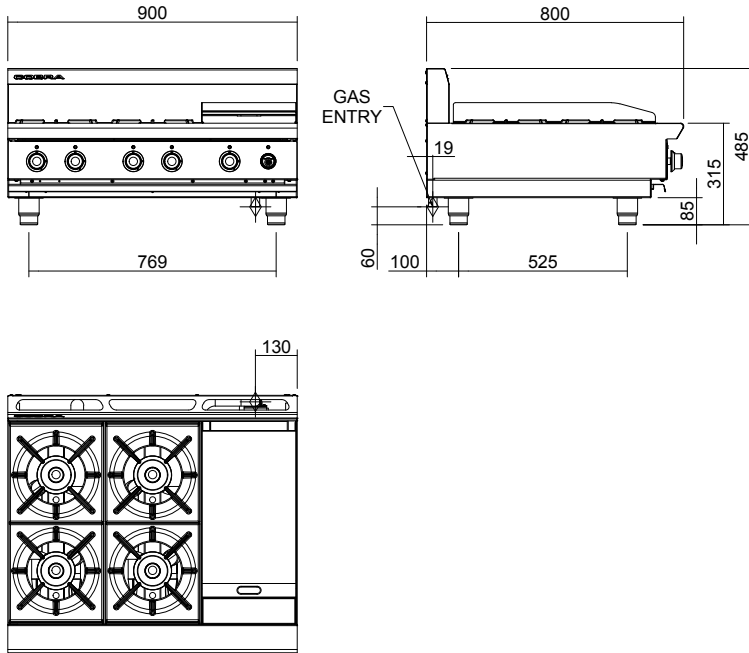

C9C-B

900mm Four Burner/Griddle Gas Cooktop Bench Model

C9C-B

SPECIFICATIONS

Burners
Open Burners;
22MJ/hr, 5.5kW each
Griddle Burners;
20MJ/hr, 5.0kW per 300mm section

Gas power (gross)
C9C 108 MJ/hr, 30kW

Gas connection
R 3/4 (BSP) male
130mm from RH side, 20mm from rear, and 60mm from bench

Dimensions
Width 900mm
Depth 800mm
Height 315mm
Incl. splashback 485mm
Nett weight
67.5kg

Packing data
0.72m³, 104kg
Width 1010mm
Depth 955mm
Height 750mm

Gas types
Available in Natural gas and LP gas,
please specify when ordering
Other gas types on request

moffat.com.au
moffat.co.nz

Australia
moffat.com.au

Moffat Pty Limited
Victoria/Tasmania
740 Springvale Road
Mulgrave, Victoria 3170
Telephone +613-9518 3888
Facsimile +613-9518 3833
vsales@moffat.com.au

New South Wales
Telephone +612-8833 4111
nswsales@moffat.com.au

South Australia
Telephone +613-9518 3888
vsales@moffat.com.au

Queensland
Telephone +617-3630 8600
qldsales@moffat.com.au

Western Australia
Telephone +618-9413 2400
wasales@moffat.com.au

New Zealand
moffat.co.nz

Moffat Limited
Rolleston
45 Illinois Drive
Izone Business Hub
Rolleston 7675
Telephone +64 3-983 6600
Facsimile +64 3-983 6660
sales@moffat.co.nz

Auckland
Telephone +64 9-574 3150
sales@moffat.co.nz

Cert. No. AGA 6878G

In line with policy to continually develop and improve its products, Moffat Limited reserves the right to change specifications and design without notice.

© Copyright Moffat Ltd
AN.C.01.19 / 1598

an Ali Group Company

The Spirit of Excellence