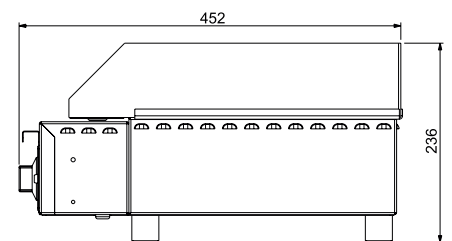

8mm thick cast steel cooking surface

FEATURES & BENEFITS

- 8mm thick cast steel hot plate - 520mm x 330mm
- Removable grease drain drawer
- Thermostat control and pilot light to indicate power on
- Complete stainless steel construction
- Supplied with 10 amp plug - operates from a standard power point

W.GDA50

SPECIFICATIONS

kW 2.2 **Amps** 10 **Weight** 20kg
Width 525 **Depth** 450 **Height** 235

Front View

Side View

Dealer:

We reserve the right to alter specifications of products without notice. All dimensions are in mm.