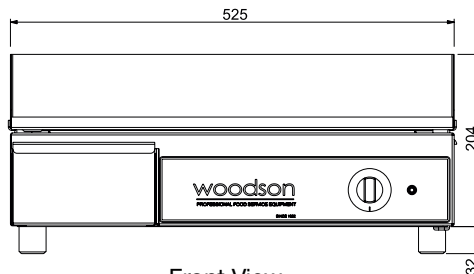

8mm thick cast steel cooking surface

FEATURES & BENEFITS

- 8mm thick cast steel hot plate - 520mm x 330mm
- Removable grease drain drawer
- Thermostat control and pilot light to indicate power on
- Complete stainless steel construction
- Supplied with 10 amp plug - operates from a standard power point

W.GDA50

SPECIFICATIONS

kW 2.2 **Amps** 10 **Weight** 20kg
Width 525 **Depth** 450 **Height** 235

Front View

Side View

Dealer:

We reserve the right to alter specifications of products without notice. All dimensions are in mm.